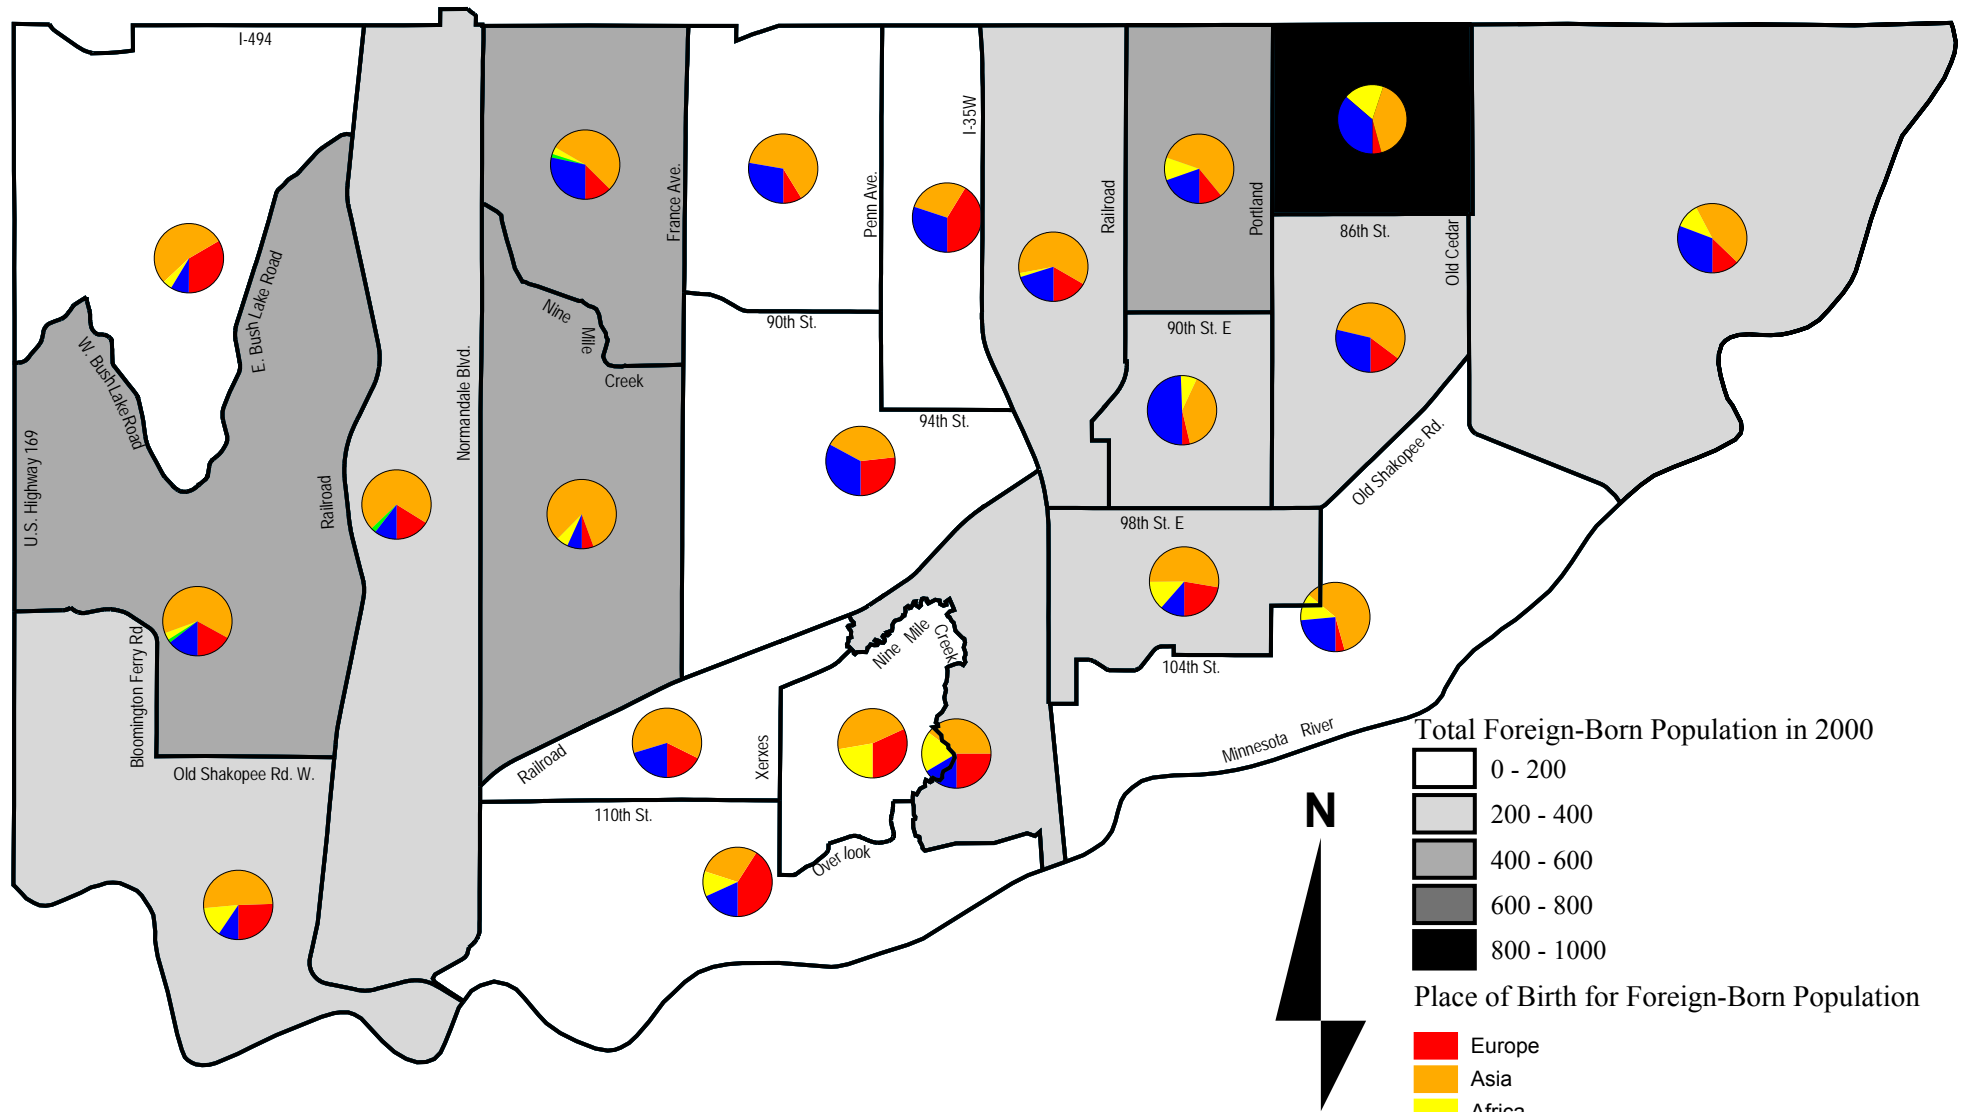

Foreign-Born Population and Place of Birth in 2000

Total Foreign-Born Population in 2000

- 0 - 200
- 200 - 400
- 400 - 600
- 600 - 800
- 800 - 1000

Place of Birth for Foreign-Born Population

- Europe
- Asia
- Africa
- Oceania
- The Americas

Source Data: 2000 U.S. Census Tract Level Data

Map Prepared by the City of Bloomington Planning Division, August 2003

FOREIGN-BORN POPULATION AND PLACE OF BIRTH IN 2000

Tract ID 2000	Foreign- born population: Total	Foreign- born population: Place of Birth; Europe	Foreign- born population: Place of Birth; Asia	Foreign- born population: Place of Birth; Africa	Foreign- born population: Place of Birth; Oceania	Foreign- born population: Place of Birth; Americas
251.00	234	30	105	27	0	72
252.01	962	41	391	181	0	349
252.05	366	54	207	0	0	105
253.01	183	8	109	23	0	43
253.02	359	80	190	48	0	41
254.01	486	53	286	52	0	95
254.03	265	10	104	20	0	131
256.01	143	59	41	0	0	43
256.03	148	13	94	0	0	41
256.05	414	52	224	14	7	117
257.01	518	29	425	29	0	35
257.02	146	39	59	0	0	48
258.01	292	73	116	55	0	48
258.02	63	20	29	14	0	0
258.03	153	27	95	0	0	31
258.05	110	45	32	13	0	20
259.03	390	63	277	0	9	41
259.05	162	54	87	7	0	14
259.06	583	99	371	20	9	84
259.07	298	76	152	42	0	28
1255.00	318	53	195	6	0	64
TOTAL	6593	978	3589	551	25	1450