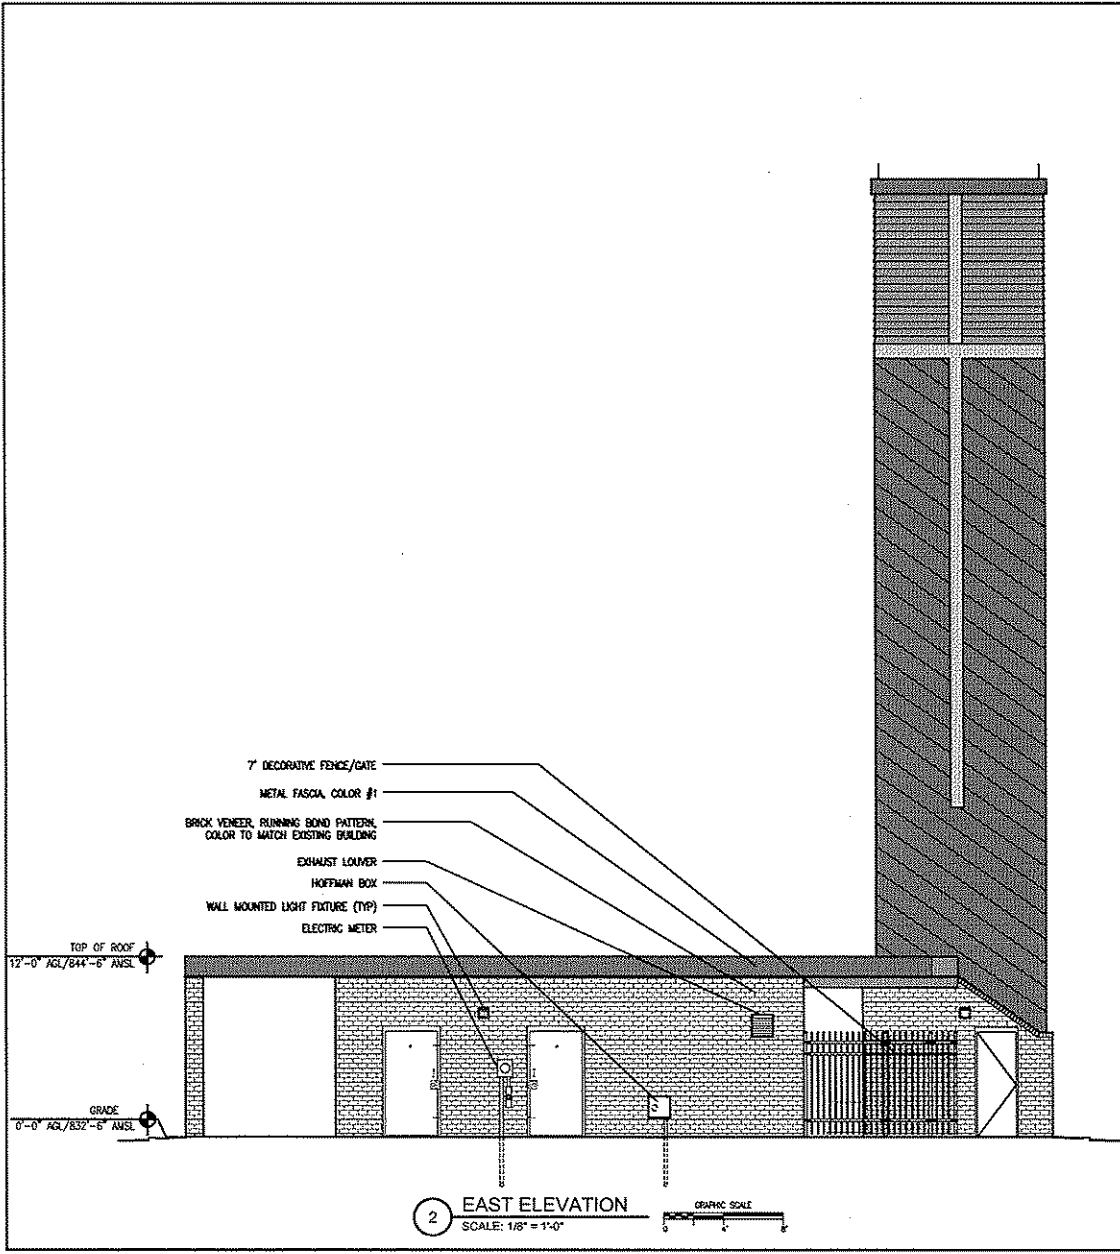

**VERIZON WIRELESS**  
 18001 BUSH LAKE ROAD  
 BLOOMINGTON, MN 55438  
 (952) 948-4700

PROJECT

MINC FRANCO

3515 W OLD SHAKOPEE RD  
 BLOOMINGTON, MN 55431

SHEET CONTENTS:  
 PLANS

DRAWN BY: MAH  
 DATE: 02-10-09  
 CHECKED BY:  
 ZONING: 02-10-09  
 ZONING REV 1: 04-20-09

A-2

NOT FOR CONSTRUCTION

**DESIGN**  
 ROBERT J DAVIS, AIA  
 ARCHITECT  
 9973 VALLEY VIEW RD.  
 EDEN PRairie, MN 55544  
 (952) 963-9259 FAX 903-9252

**VERIZON WIRELESS**  
 18851 BUSH LAKE ROAD  
 BLOOMINGTON, MN 55438  
 (952) 948-4700