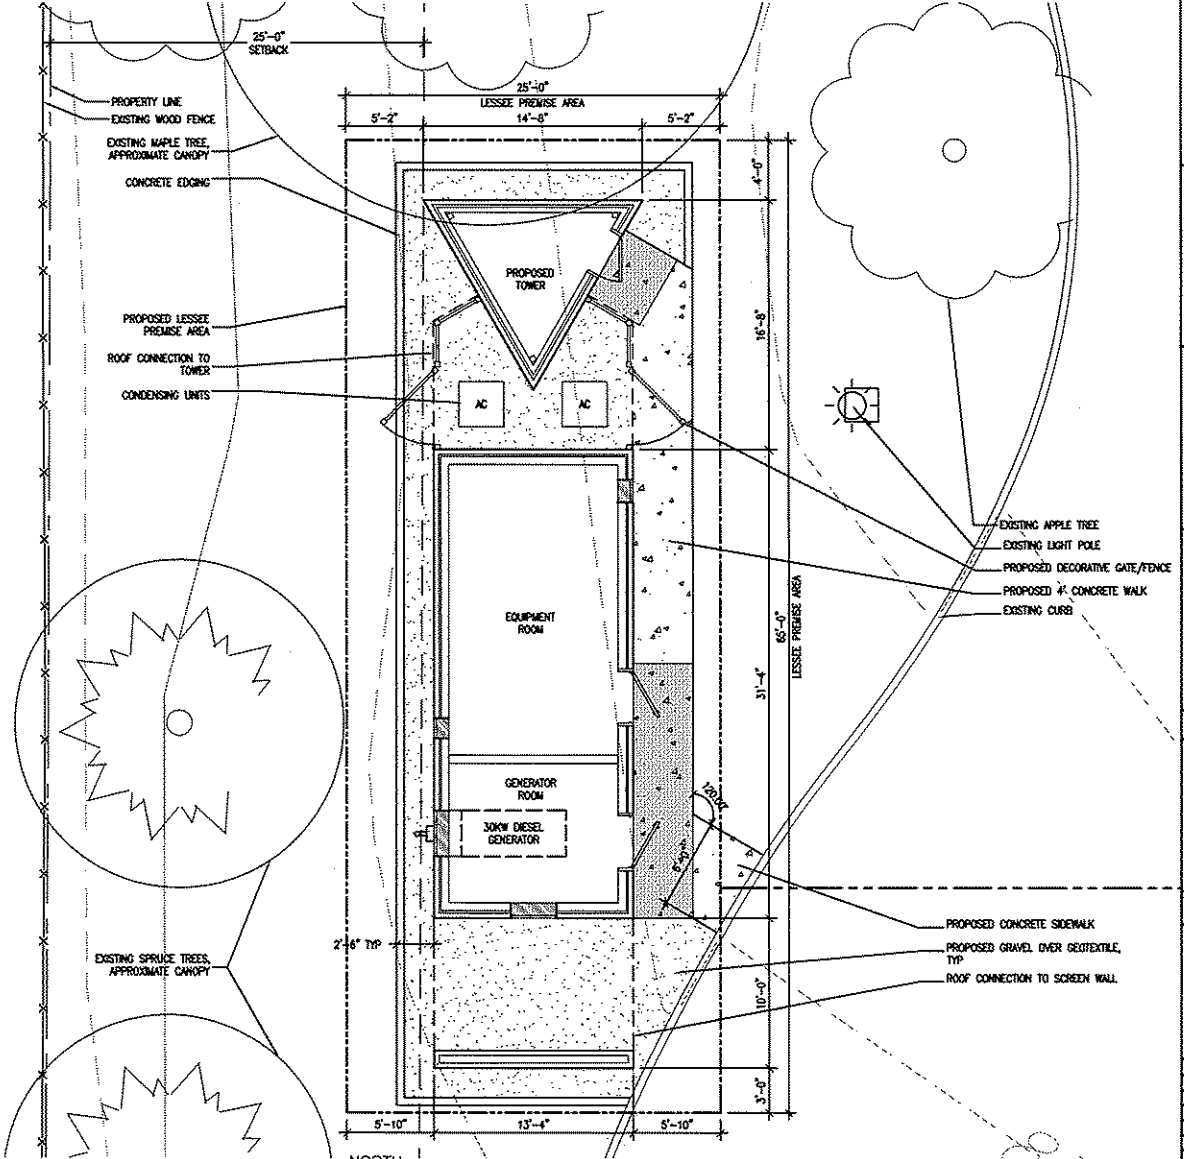

PROJECT  
 MINC FRANCO  
 8515 W OLD SHAKOPEE RD  
 BLOOMINGTON, MN 55431

SHEET CONTENTS:  
 SITE PLAN

DRAWN BY: MAH  
 DATE: 02-10-09  
 CHECKED BY:  
 ZONING 02-10-09  
 ZONING REV 1 04-20-09

1 SITE PLAN  
 SCALE: 1" = 60'-0"  
 GRAPHIC SCALE  
 A-1

NORTH  
 1 TOWER PLAN (TOP)  
 SCALE: 1/8" = 1'-0"  
 GRAPHIC SCALE

NORTH  
 1 BUILDING PLAN  
 SCALE: 1/8" = 1'-0"  
 GRAPHIC SCALE

NOT FOR CONSTRUCTION

**DESIGN**  
 ROBERT J DAVIS, AIA  
 ARCHITECT  
 5975 VALLEY VIEW RD.  
 EDEN PRAIRIE, MN 55344  
 (952) 963-9299 FAX 963-9292