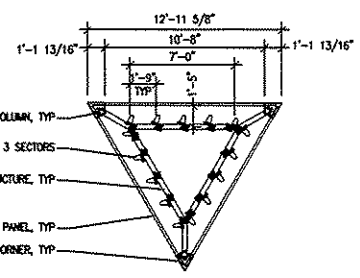

PROJECT  
 MINC FRANCO  
 8515 W OLD SHAKOPEE RD  
 BLOOMINGTON, MN 55431

SHEET CONTENTS:  
 SITE PLAN

DRAWN BY: MAH  
 DATE: 02-10-09  
 CHECKED BY:  
 ZONING 02-10-09  
 ZONING REV 1 04-20-09

1 SITE PLAN  
 SCALE: 1" = 60'-0"  
 GRAPHIC SCALE  
 A-1

NORTH  
 1 TOWER PLAN (TOP)  
 SCALE: 1/8" = 1'-0"  
 GRAPHIC SCALE

NORTH  
 1 BUILDING PLAN  
 SCALE: 1/8" = 1'-0"  
 GRAPHIC SCALE

NOT FOR CONSTRUCTION

**DESIGN**  
 ROBERT J DAVIS, AIA  
 ARCHITECT  
 5975 VALLEY VIEW RD.  
 EDEN PRAIRIE, MN 55344  
 (952) 963-9299 FAX 963-9292