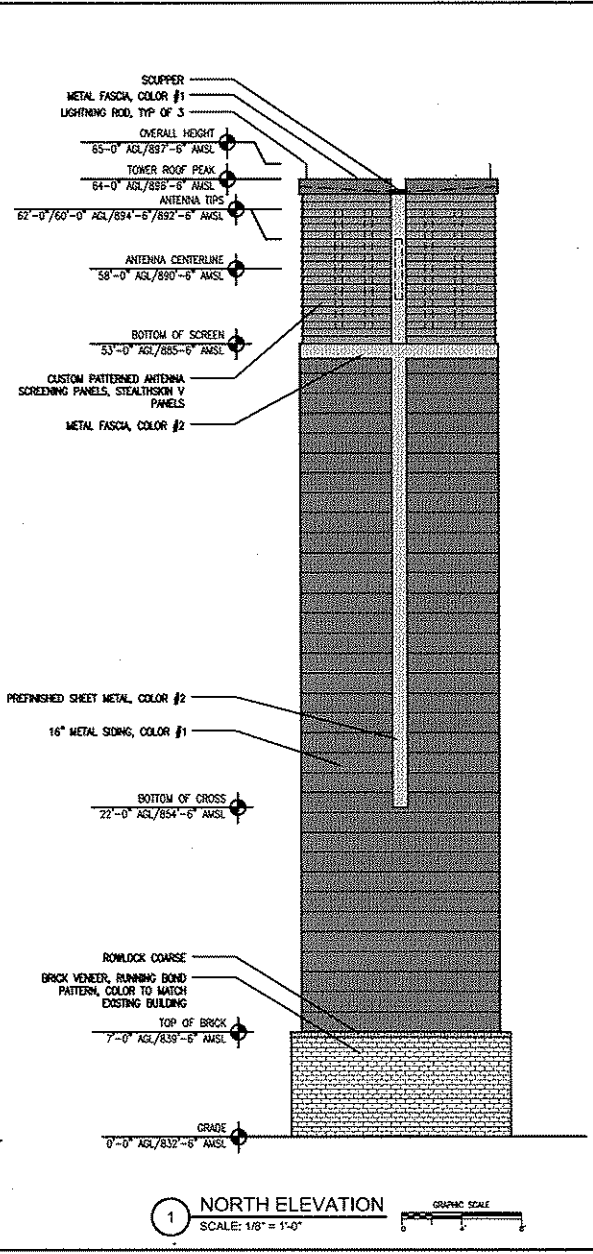

NOT FOR CONSTRUCTION

DESIGN
ROBERT J DAVIS, AIA
ARCHITECT
9973 VALLEY VIEW RD.
EDEN PRairie, MN 55544
(952) 963-9259 FAX 903-9252

VERIZON WIRELESS
18851 BUSH LAKE ROAD
BLOOMINGTON, MN 55438
(952) 948-4700

PROJECT

MINC FRANCO

3515 W OLD SHAKOPEE RD
BLOOMINGTON, MN 55431

SHEET CONTENTS:
ELEVATIONS

DRAWN BY: MAH
DATE: 02-10-09
CHECKED BY:
ZONING: 02-10-09
ZONING REV 1: 04-20-09

A-3