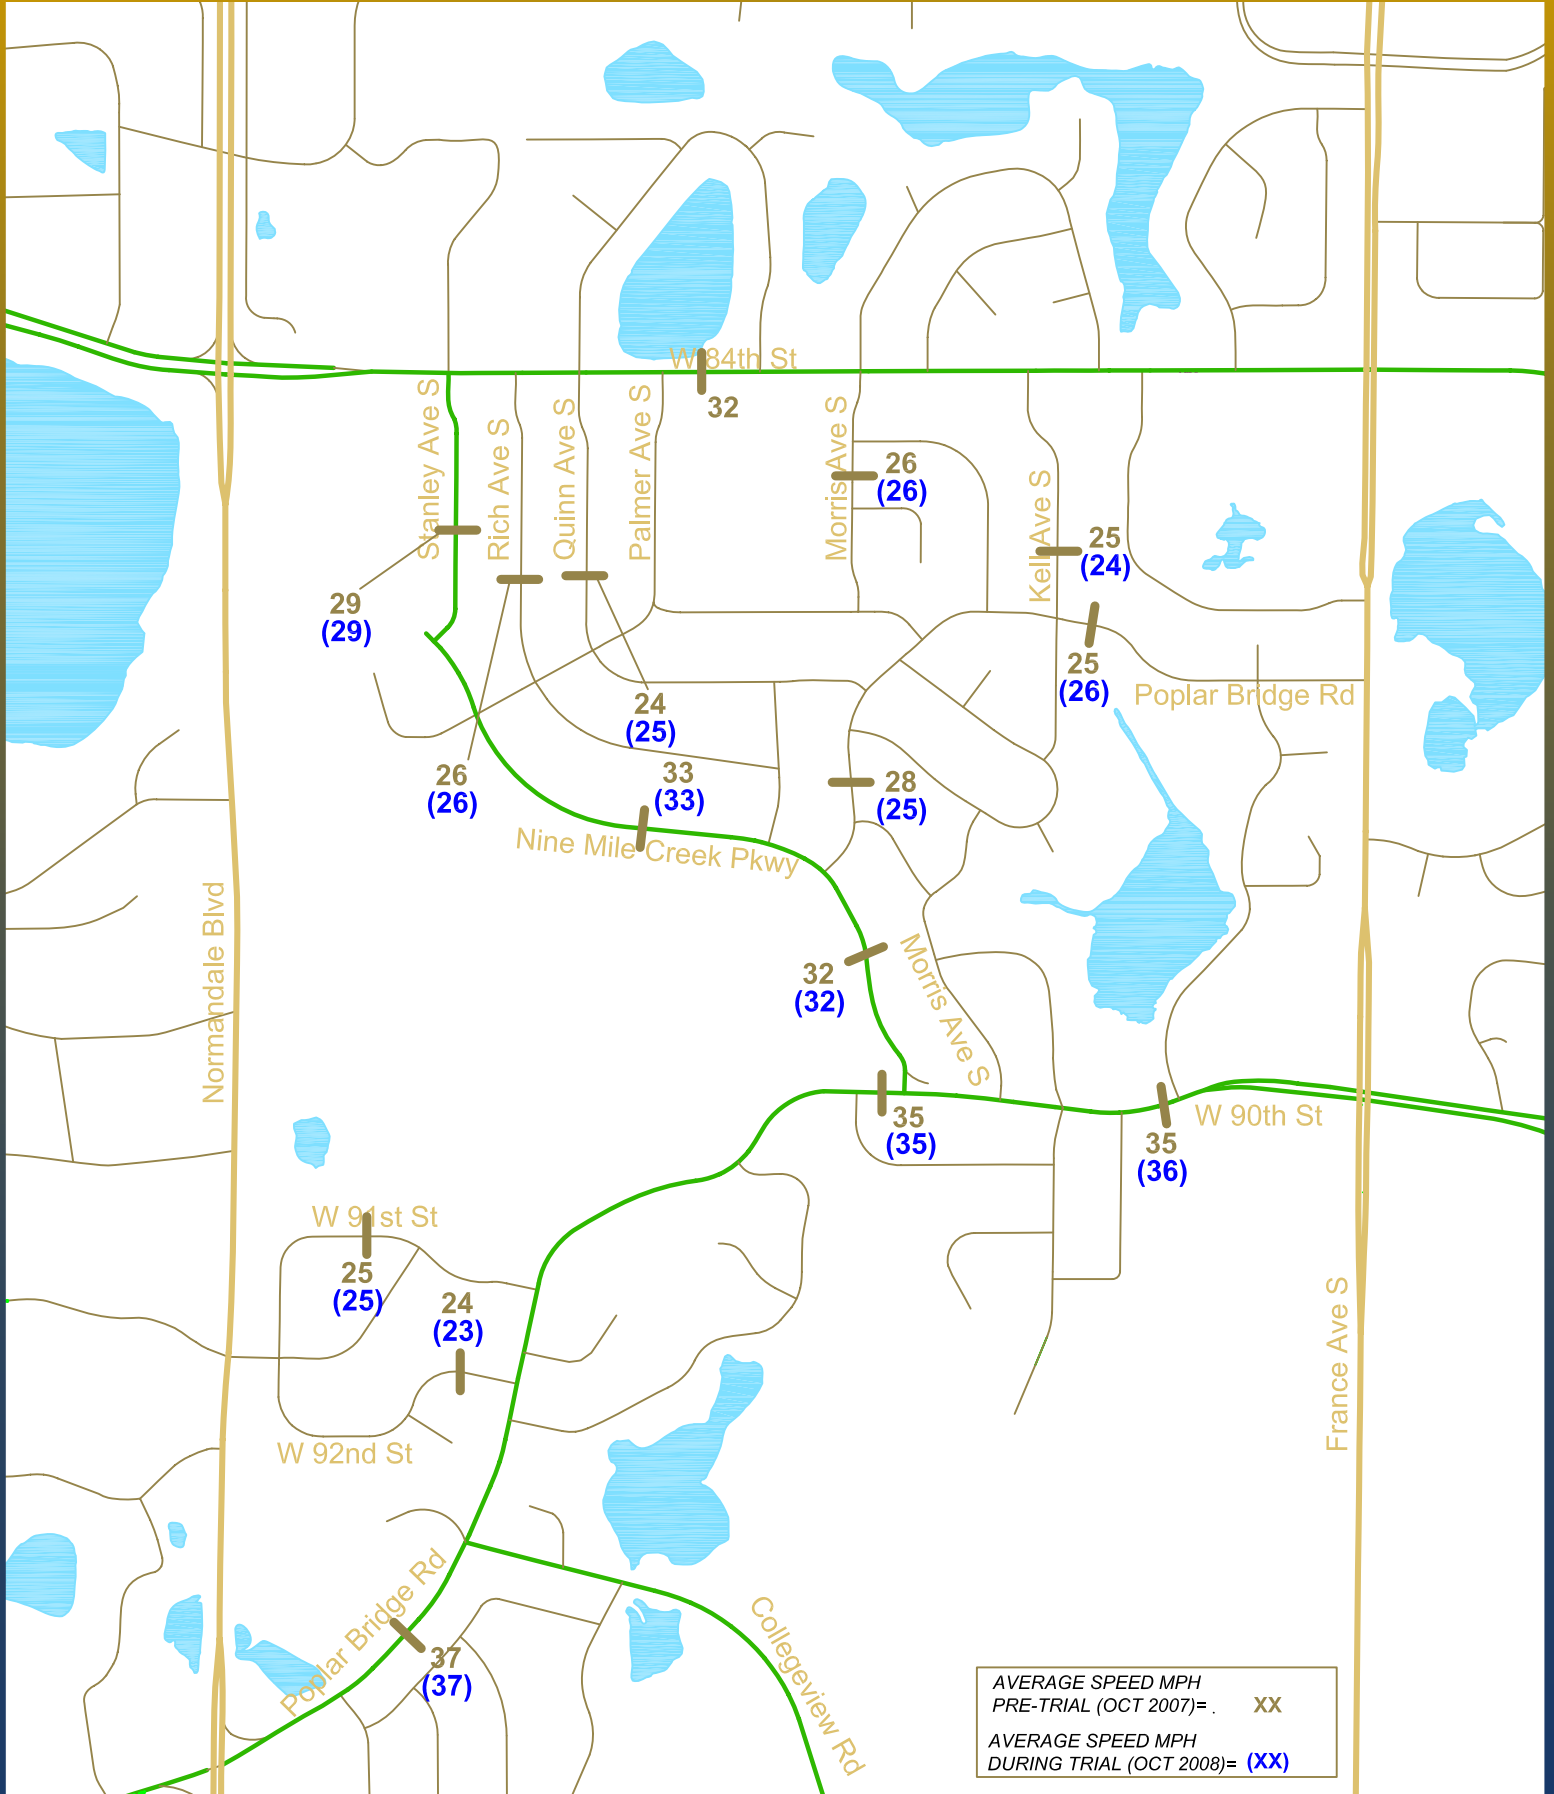

POPLAR BRIDGE NEIGHBORHOOD TRAFFIC STUDY

AVERAGE SPEED MPH
PRE-TRIAL (OCT 2007)= XX
AVERAGE SPEED MPH
DURING TRIAL (OCT 2008)= (XX)

SPEED DATA