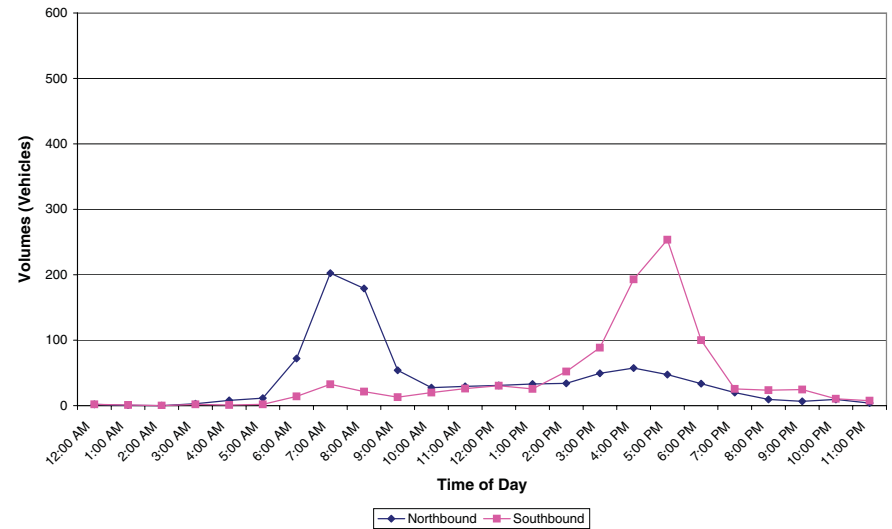

Traffic Volumes

Stanley Avenue South Weekday Traffic Volumes

West 90th Street Weekday Traffic Volumes